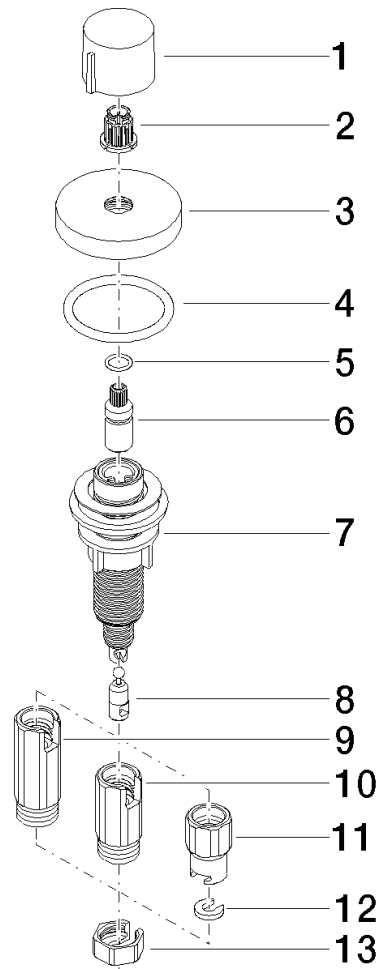

Strainer waste with control handle - Platinum

ELIO

10 710 970

- control for single basin
- including adapter for Bowden cable

Fits ELIO, ENO, MEM, META SQUARE, SYNC, TARA and TARA ULTRA

Fits: ELIO, MEM, TARA, TARA ULTRA, META SQUARE

	Platinum	10 710 970-08
	Chrome	10 710 970-00
	Brushed Platinum	10 710 970-06
	Durabass (23kt Gold)	10 710 970-09
	Dark Chrome	10 710 970-19
	Brushed Durabass (23kt Gold)	10 710 970-28
	Matte Black	10 710 970-33
	Brushed Champagne (22kt Gold)	10 710 970-46
	Champagne (22kt Gold)	10 710 970-47
	Brushed Chrome	10 710 970-93
	Brushed Dark Platinum	10 710 970-99

10 710 970

mm [inches]

10 710 970

Parts for other finishes can be found here: [Chrome](#)

Spare parts list

No.	Item Number	Name	Quantity used	Delivery time
1	09 20 97 030-08	handle	1	40
2	90 12 12 002 00 90	fixing cap	1	2
3	09 27 87 006-08	rosette	1	40
4	90 14 10 043 00 90	seal	1	2
5	09 14 10 042 90	seal	1	2
6	09 29 06 087-08	spindle	1	-
Spare part can no longer be ordered, please order the replacement item				
7	04 30 01 029 00 90	adaptor	1	2
8	09 24 03 175 90	adaptor	1	2
9	09 11 10 073-07	connection	1	30
10	09 11 10 074-07	connection	1	30
11	09 11 10 079-07	connection	1	30
12	09 30 11 087 90	disc	1	2
13	09 23 30 024-07	nut	1	30